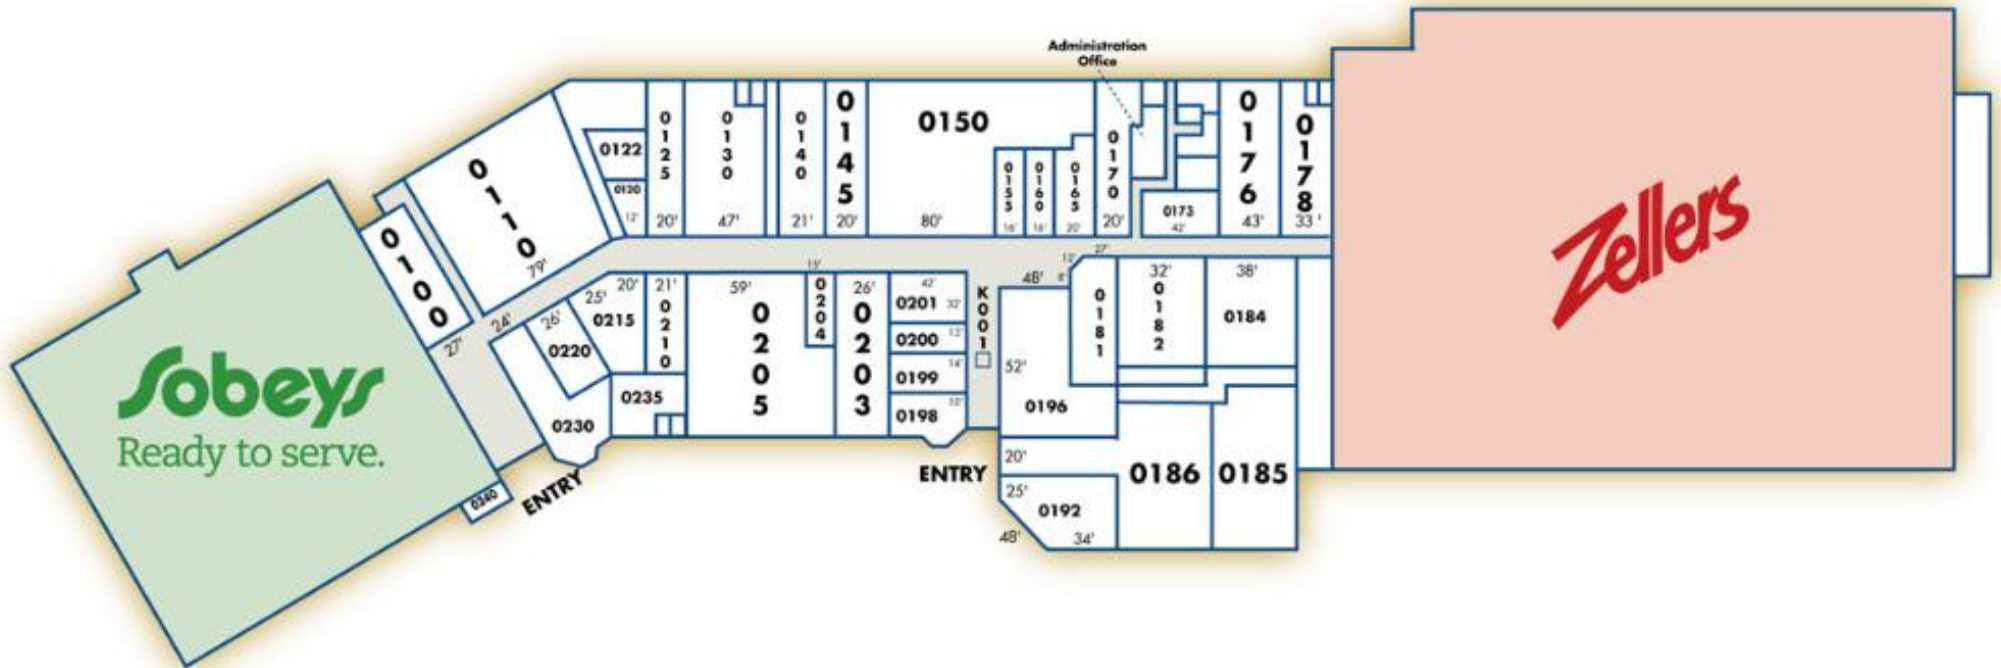

Amherst Centre - 001