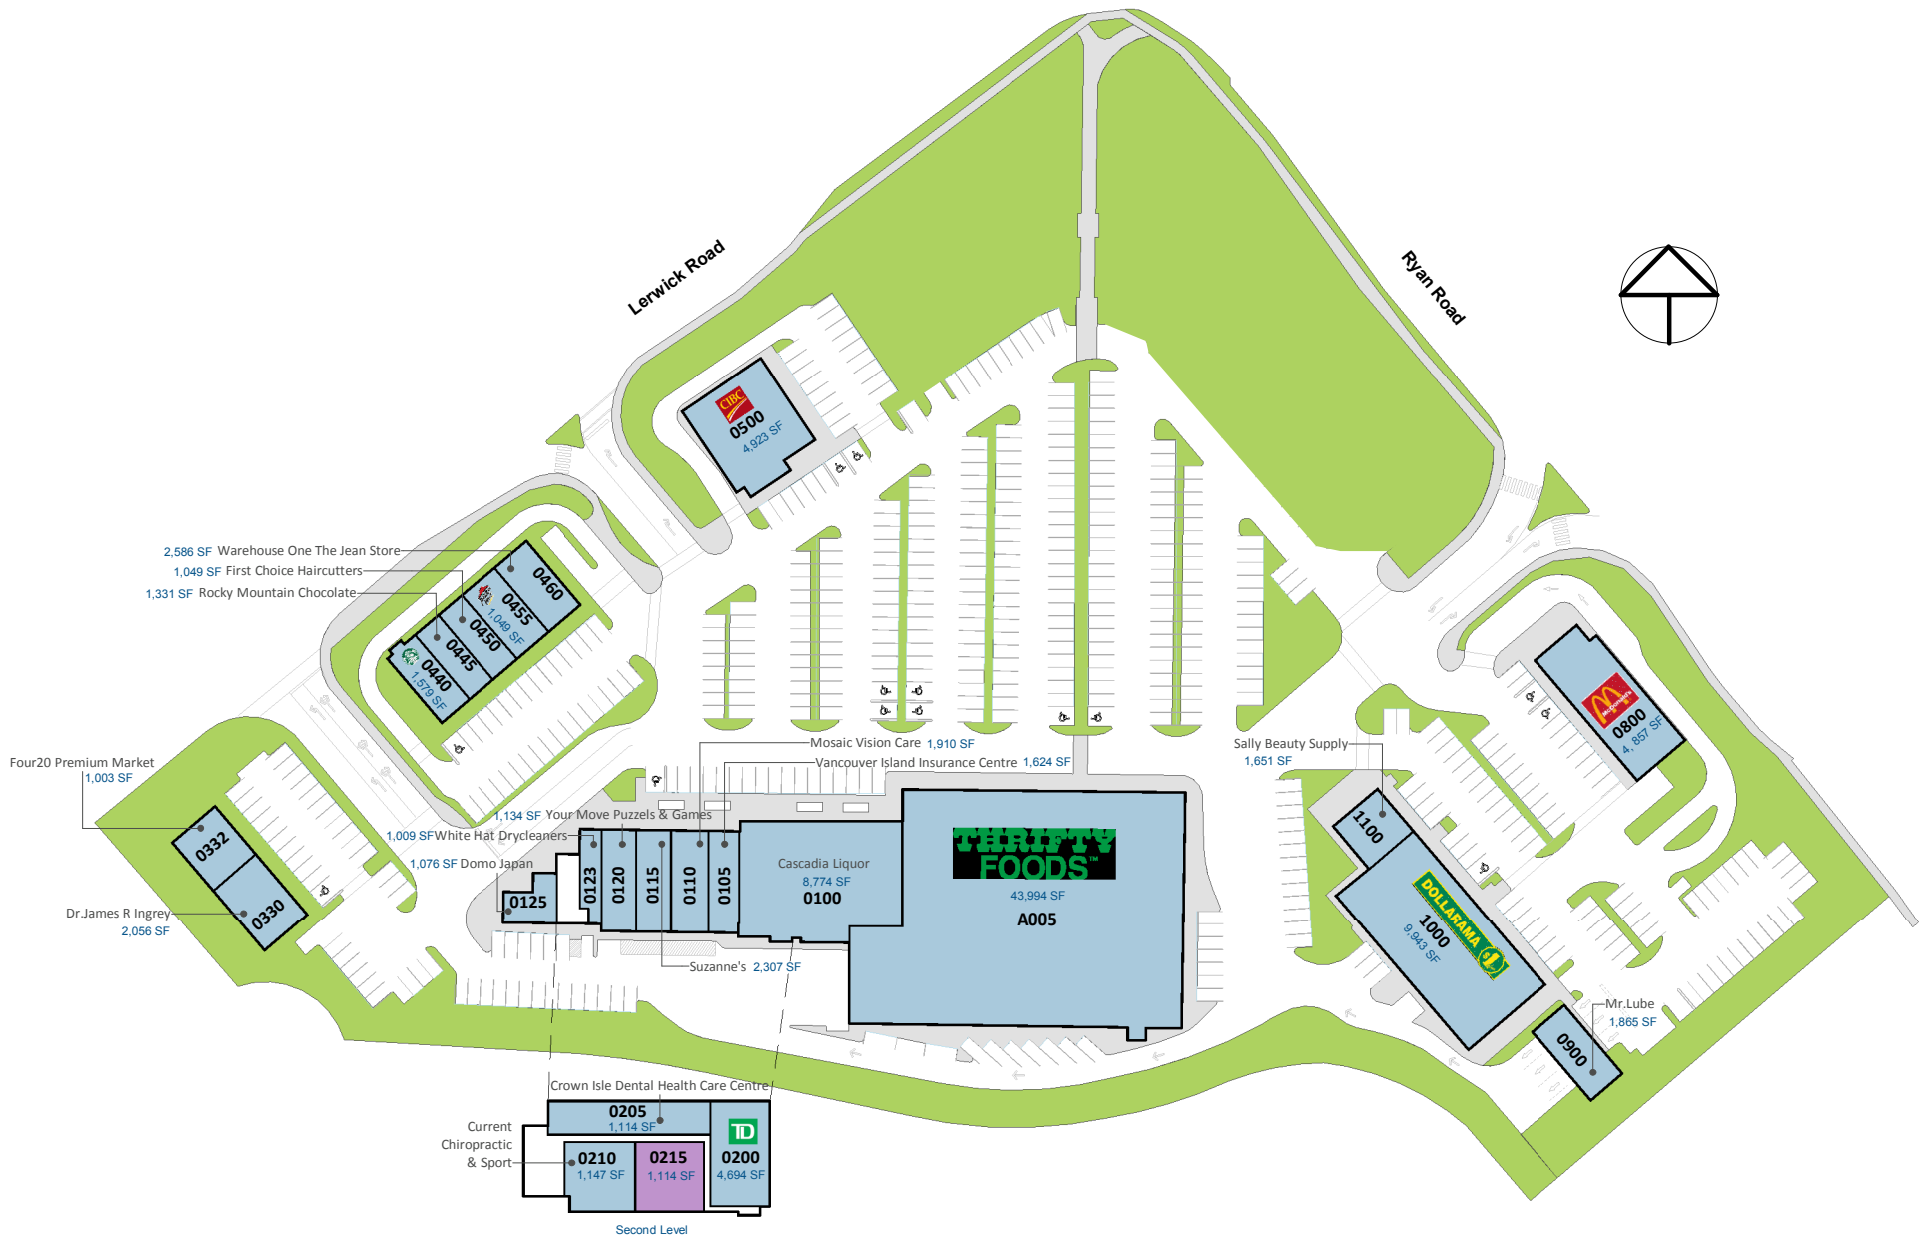

Crown Isle Shopping Centre

444 Lerwick Road Courtenay, British Columbia

All information, dimensions, sizes and areas are approximate only and are to be verified on site. Any references on this plan to specific tenants are subject to change from time to time and shall not be deemed to be any representation as to the tenants that are within the shopping centre.